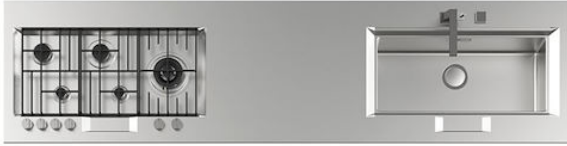

Top Inox FL

Brushed finish tank on the right

Rangetop and Top inox

Code: 3589 001

DETAILS

Material AISI 304 stainless steel

Texture Brushed in line

Dimensions 2400x600 mm

Full description Top stainless FL - 2400x600 - thickness 20 mm

Heating element Five burners

Mixer holes 2 standard holes

Drainer No

Grids Cast iron grids and enamelled burner covers

Bowl dimension 720x320mm

Number of bowls 1 bowl

Waste fitting Drain with automatic PM control

Total power 10.500 W

Auxiliary 2x1.000 W

Semirapid 2x1.750 W

Dual 5.000 W

Safety Safety valve with quick-acting thermocouple

Ignition Electric ignition under knob